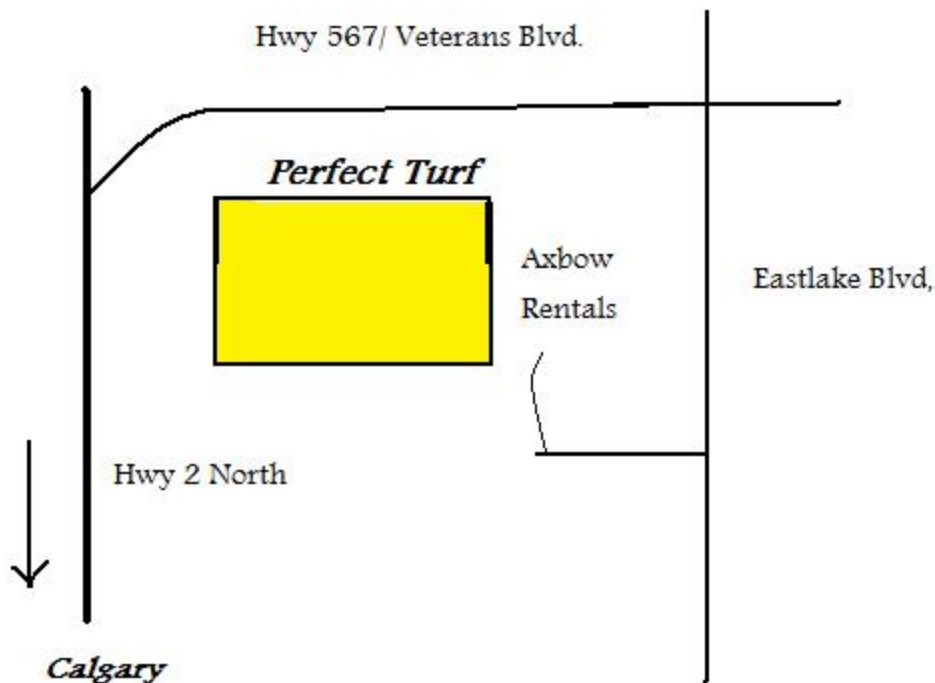

## *Directions From Calgary*

- 1. Head north on Hwy 2*
- 2. Take the Hwy 567 turnoff heading east*
- 3. Turn right at second set of lights*
- 4. Take First right*
- 5. Perfect Turf on northside of building beside Axbow Rentals.*